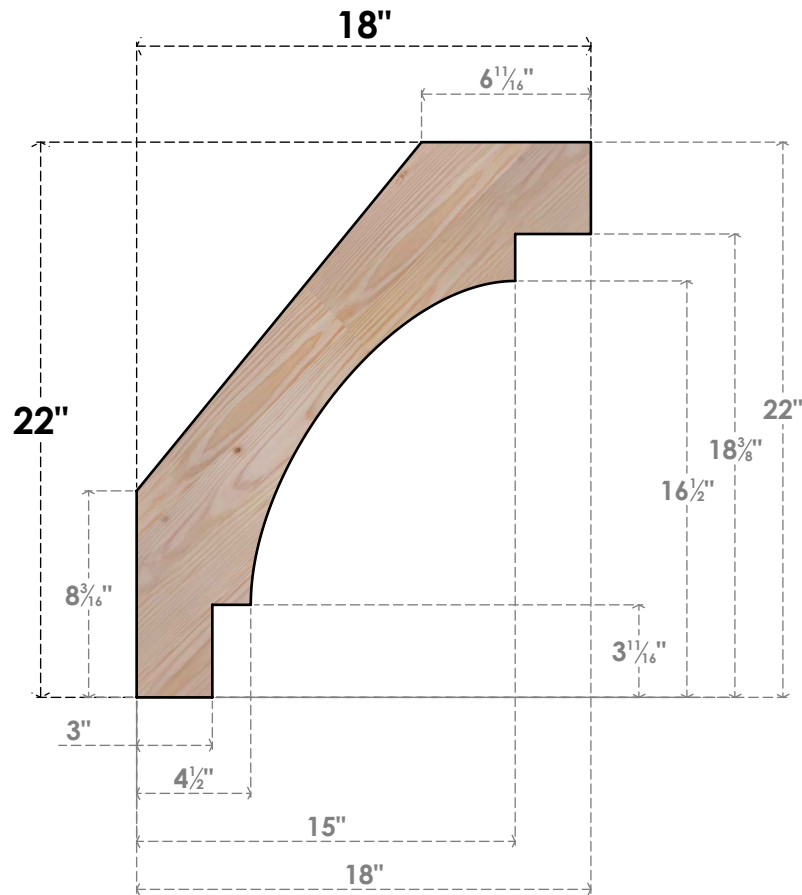

BRC06X18X22MRC00SDF

5 1/2"W X 18"D X 22"H MERCED SMOOTH BRACE, DOUGLAS FIR

SIDE

FRONT

EKENA MILLWORK
 2300 WEST MAIN ST.
 CLARKSVILLE, TX 75426
 TOLL FREE: 866-607-0453
 WWW.EKENAMILLWORK.COM

NOTES

1. INSTALLATION TO BE COMPLETED IN ACCORDANCE WITH MANUFACTURER'S SPECIFICATIONS.
2. DRAWING MAY NOT BE TO SCALE
3. THIS DRAWING IS INTENDED FOR DESIGN AND PLANNING PURPOSES ONLY.
4. ALL INFORMATION CONTAINED HEREIN WAS CURRENT AT THE TIME OF DEVELOPMENT BUT MUST BE REVIEWED AND APPROVED BY THE PRODUCT MANUFACTURER TO BE CONSIDERED ACCURATE.
5. PRODUCTS ARE NOT KILN DRIED. THIS ITEM IS UNIQUE AND WILL CONTAIN THE NATURAL VARIATIONS THAT THE WOOD SPECIES OFFERS. THIS MAY RESULT IN VARIATIONS UP TO 1/4"