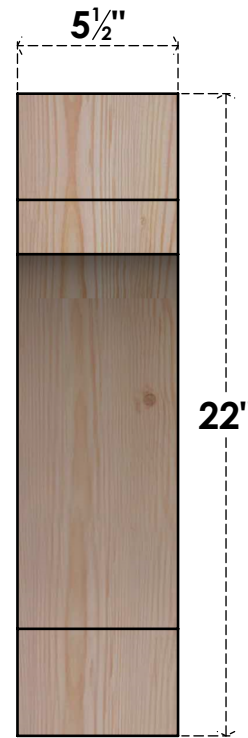

BRC06X18X22MRC00SDF

5 1/2"W X 18"D X 22"H MERCED SMOOTH BRACE, DOUGLAS FIR

SIDE

FRONT

EKENA MILLWORK
 2300 WEST MAIN ST.
 CLARKSVILLE, TX 75426
 TOLL FREE: 866-607-0453
 WWW.EKENAMILLWORK.COM

NOTES

1. INSTALLATION TO BE COMPLETED IN ACCORDANCE WITH MANUFACTURER'S SPECIFICATIONS.
2. DRAWING MAY NOT BE TO SCALE
3. THIS DRAWING IS INTENDED FOR DESIGN AND PLANNING PURPOSES ONLY.
4. ALL INFORMATION CONTAINED HEREIN WAS CURRENT AT THE TIME OF DEVELOPMENT BUT MUST BE REVIEWED AND APPROVED BY THE PRODUCT MANUFACTURER TO BE CONSIDERED ACCURATE.
5. PRODUCTS ARE NOT KILN DRIED. THIS ITEM IS UNIQUE AND WILL CONTAIN THE NATURAL VARIATIONS THAT THE WOOD SPECIES OFFERS. THIS MAY RESULT IN VARIATIONS UP TO 1/4"